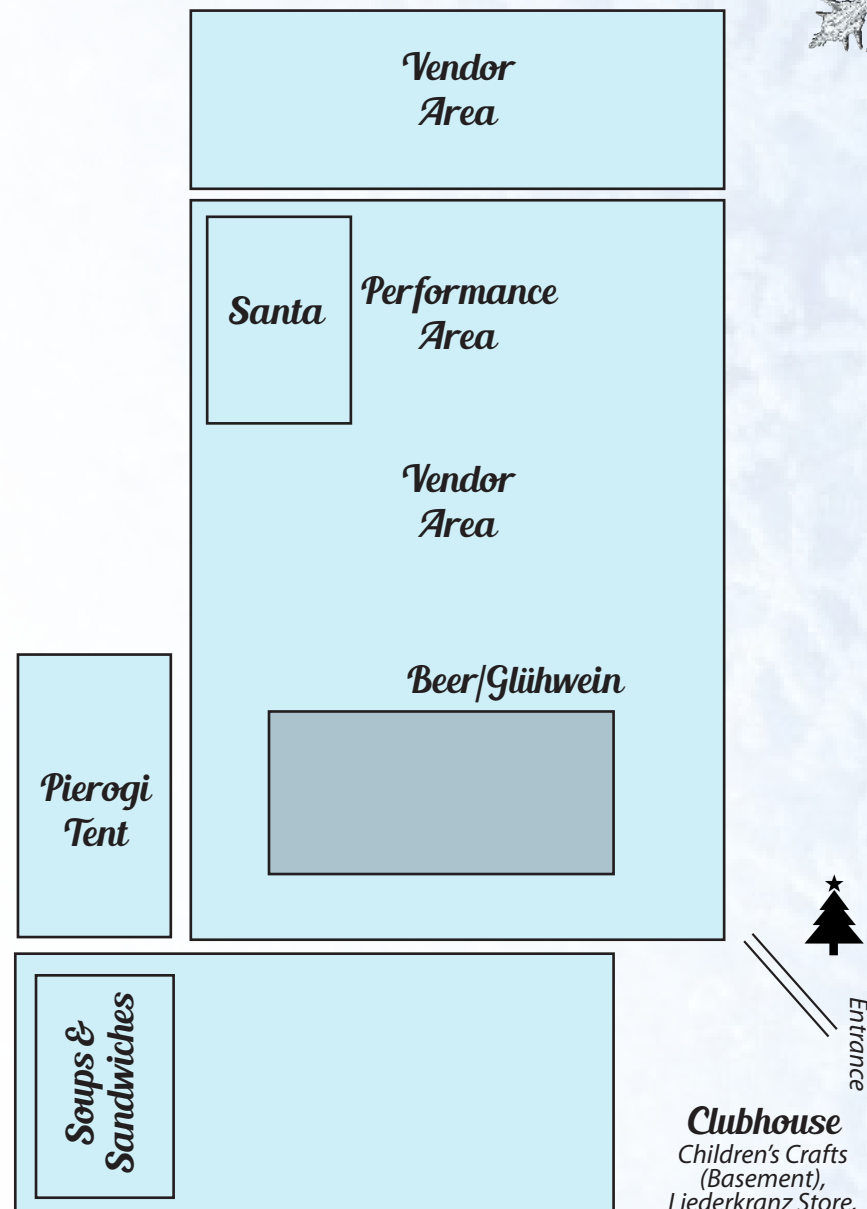

Children's Crafts (11:00am - 5:00pm in the Clubhouse)

Crafts include pinecone tree ornaments and lanterns to be used for the tree lighting processional.

11:00am - 4:00pm Face Painting by Kathy Boyd

Our **German Restaurant** will be open in the Clubhouse from 11:00am - 6pm, serving a variety of traditional German dishes. See full menu listed on back. *Last seating is at 5:30pm.*

2019
**CHRISTMAS
 SHOW**

JOY TO THE WORLD

Live On Stage through December 30

**AMERICAN
 MUSIC
 THEATRE**

Lancaster, PA | 800-648-4102 | www.AMTshows.com

Christkindlmarkt Map

Food & Beverage tickets may not be used at this event.
 Liederkranz food and beverages must be purchased using cash. An ATM is available in the clubhouse lobby for your convenience. Some vendors may accept credit cards.