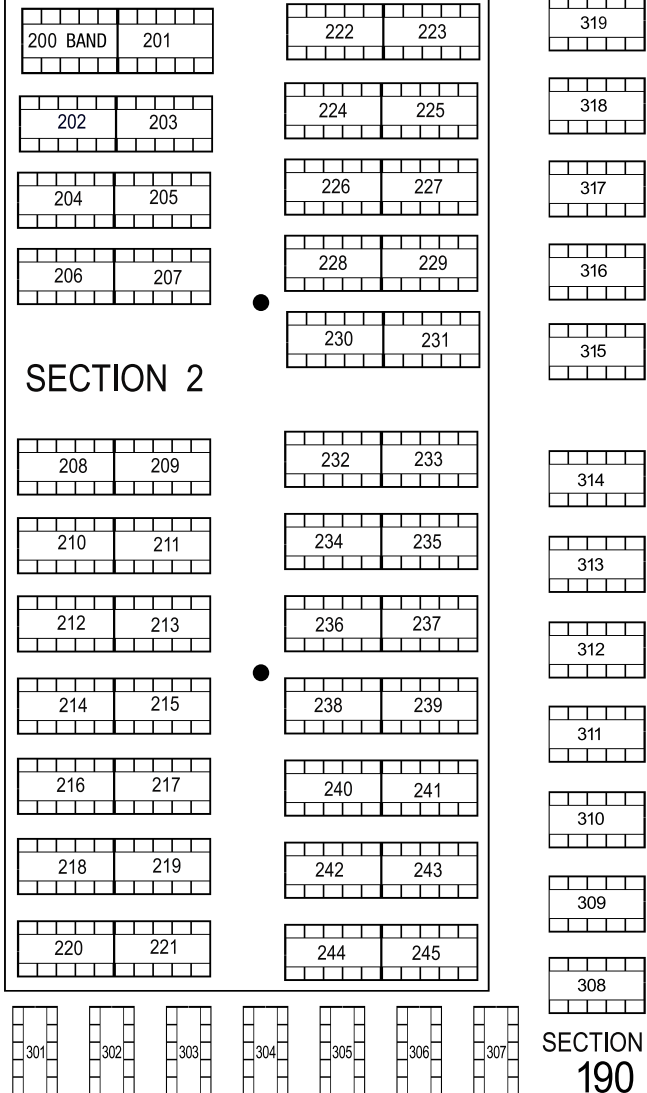

BEER
WAGON

SECTION 4
100

Parrot Fest Set-up

SECTION 2
450

SECTION 1
320

TICKET
BOOTH

BAND
PLATFORM

450

SECTION 0

SECTION 2

SECTION 3
190