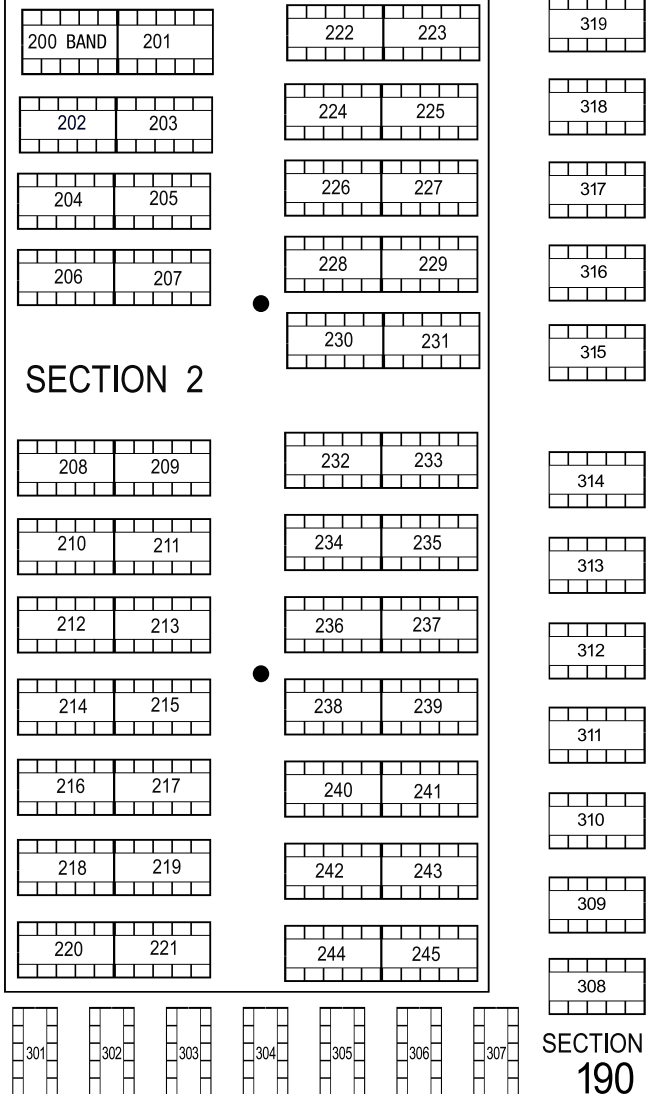

BEER
WAGON

SECTION 4
100

Parrot Fest Set-up

SECTION 2
450

SECTION 1
320

TICKET
BOOTH

BAND
PLATFORM

450

SECTION 0

SECTION 2

SECTION 3
190