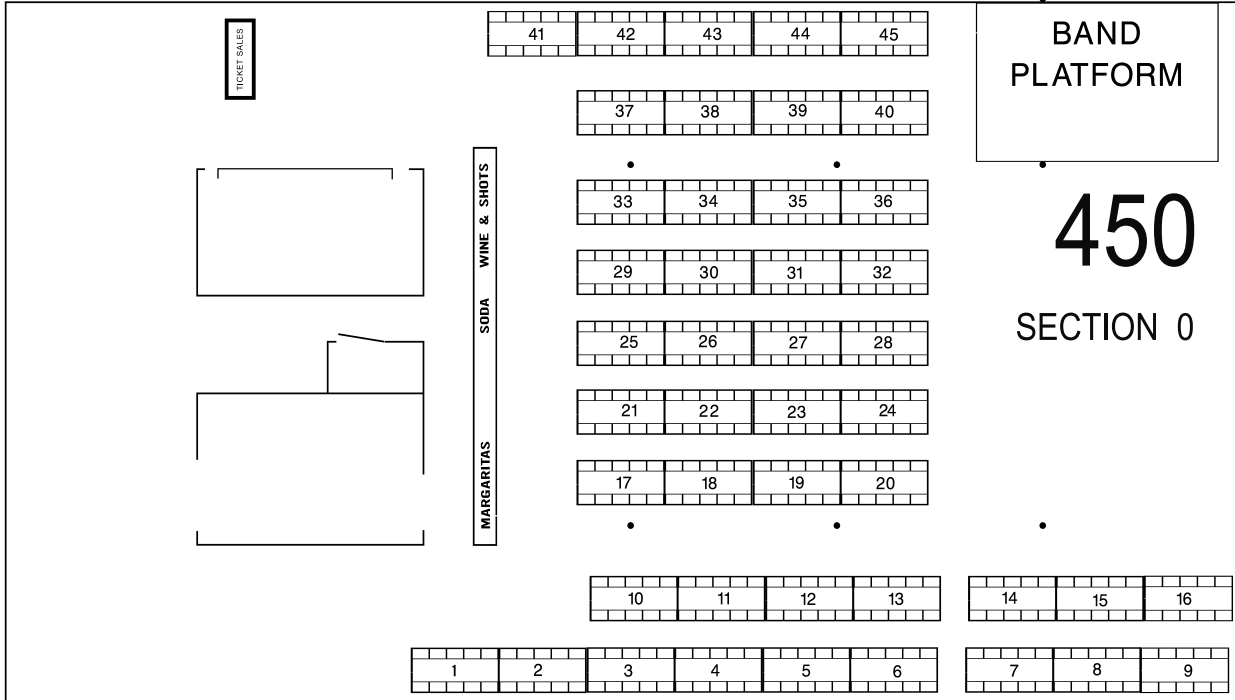

BEER
WAGON

SECTION 4
100

Parrot Fest Set-up

SECTION 2
450

SECTION 1
320

TICKET
BOOTH

BAND
PLATFORM

450

SECTION 0

SECTION 2

SECTION 3
190